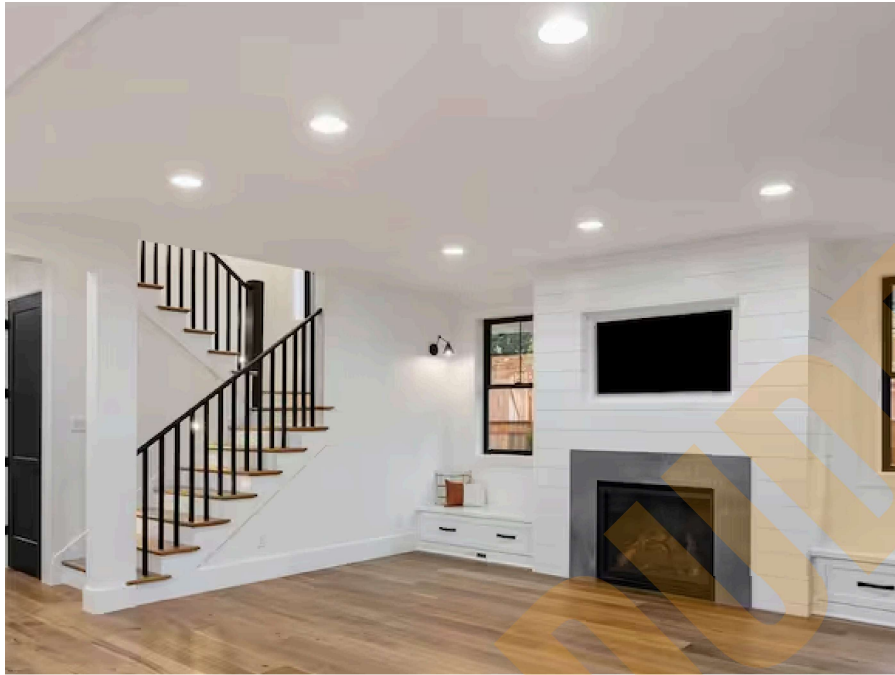

Wall Texture - Orange Peel

Selection:

6 inch LED Recessed Lights (standard per plan)

Window Trim - Sheetrock

Selection:

4 Inch Baseboard

Selection (brand, model, supplier):

Interior Hollow Core Doors